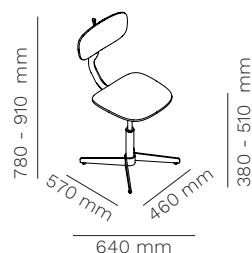

DESCRIPTION / DESCRIZIONE

en Typo is the Mara new chair designed by AMDL CIRCLE, the studio founded by Michele De Lucchi. Typo, as a typing error, almost an accidental mistake. Instead, the nature of this piece of furniture is the result of a calibrated experimentation, and what, at first glance, might appear to be a flaw, is featuring its distinctive design. Soft lines design the backrest and seat, both in wood, and counterpoise the vigorous angularity of the metal structure, shaping a dynamic silhouette, a synthesis of contrasts – in terms of lines as well as of materials.

TYPO LIMITED EDITION
ALPI wood chair, 4-spoke base
seduta in legno ALPI, base a 4 razze

9100ALPI

FSC @
certified
certificato
FSC @

adjustable
height
altezza
regolabile

swivel
girevole

1 TYPO LIMITED EDITION / 9100ALPI	9,5 kg	2 pc 0,052 mc	8 box / 120 x 80 x 180 cm pallet
-----------------------------------	--------	------------------	--