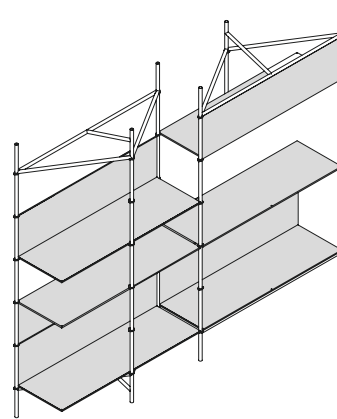

DESCRIPTION / DESCRIZIONE

en The Elle System bookcase has a metal structure comprising three self-supporting vertical elements that can be put near each other. Thanks to the 'L' shaped metal shelves, this bookcase offers endless possibilities for customisation: the shelves can be arranged in a regular manner or rotated 'upside down' to create double-height spaces, thus adapting to different needs. Available in different colours, from monochrome to customised combinations, Elle System easily adapts to any furnishing style. Being transversal is the distinguishing feature of this project, which perfectly fits into the philosophy of Mara products catalogue, designed to offer versatile solutions for multiple uses.

ELLE SYSTEM bookcase
1004

single module with 4 shelves
modulo singolo con 4 ripiani

ELLE SYSTEM bookcase
1005

single module with 5 shelves
modulo singolo con 5 ripiani

ELLE SYSTEM bookcase
1004 + 1004

system with 2 modules with 8 shelves
sistema con 2 moduli e 8 ripiani

ELLE SYSTEM bookcase
1003 + 1003

system with 2 modules with 6 shelves
sistema con 2 moduli e 6 ripiani

ELLE SYSTEM bookcase
1003 + 1005

system with 2 modules with 5 shelves
sistema con 2 moduli e 5 ripiani