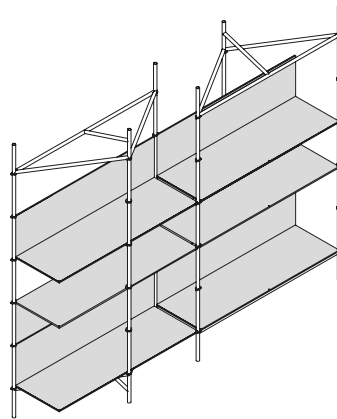

DESCRIPTION / DESCRIZIONE

en The Elle System bookcase has a metal structure comprising three self-supporting vertical elements that can be put near each other. Thanks to the 'L' shaped metal shelves, this bookcase offers endless possibilities for customisation: the shelves can be arranged in a regular manner or rotated 'upside down' to create double-height spaces, thus adapting to different needs. Available in different colours, from monochrome to customised combinations, Elle System easily adapts to any furnishing style. Being transversal is the distinguishing feature of this project, which perfectly fits into the philosophy of Mara products catalogue, designed to offer versatile solutions for multiple uses.

some possible configurations
alcune possibili configurazioni

ELLE SYSTEM bookcase
1002

single module with 2 shelves
modulo singolo con 2 ripiani

ELLE SYSTEM bookcase
1003

single module with 3 shelves
modulo singolo con 3 ripiani

ELLE SYSTEM bookcase
1004

single module with 4 shelves
modulo singolo con 4 ripiani

ELLE SYSTEM bookcase
1005

single module with 5 shelves
modulo singolo con 5 ripiani

ELLE SYSTEM bookcase
1004 + 1004

system with 2 modules with 8 shelves
sistema con 2 moduli e 8 ripiani

ELLE SYSTEM bookcase
1003 + 1003

system with 2 modules with 6 shelves
sistema con 2 moduli e 6 ripiani

ELLE SYSTEM bookcase
1003 + 1005

system with 2 modules with 5 shelves
sistema con 2 moduli e 5 ripiani